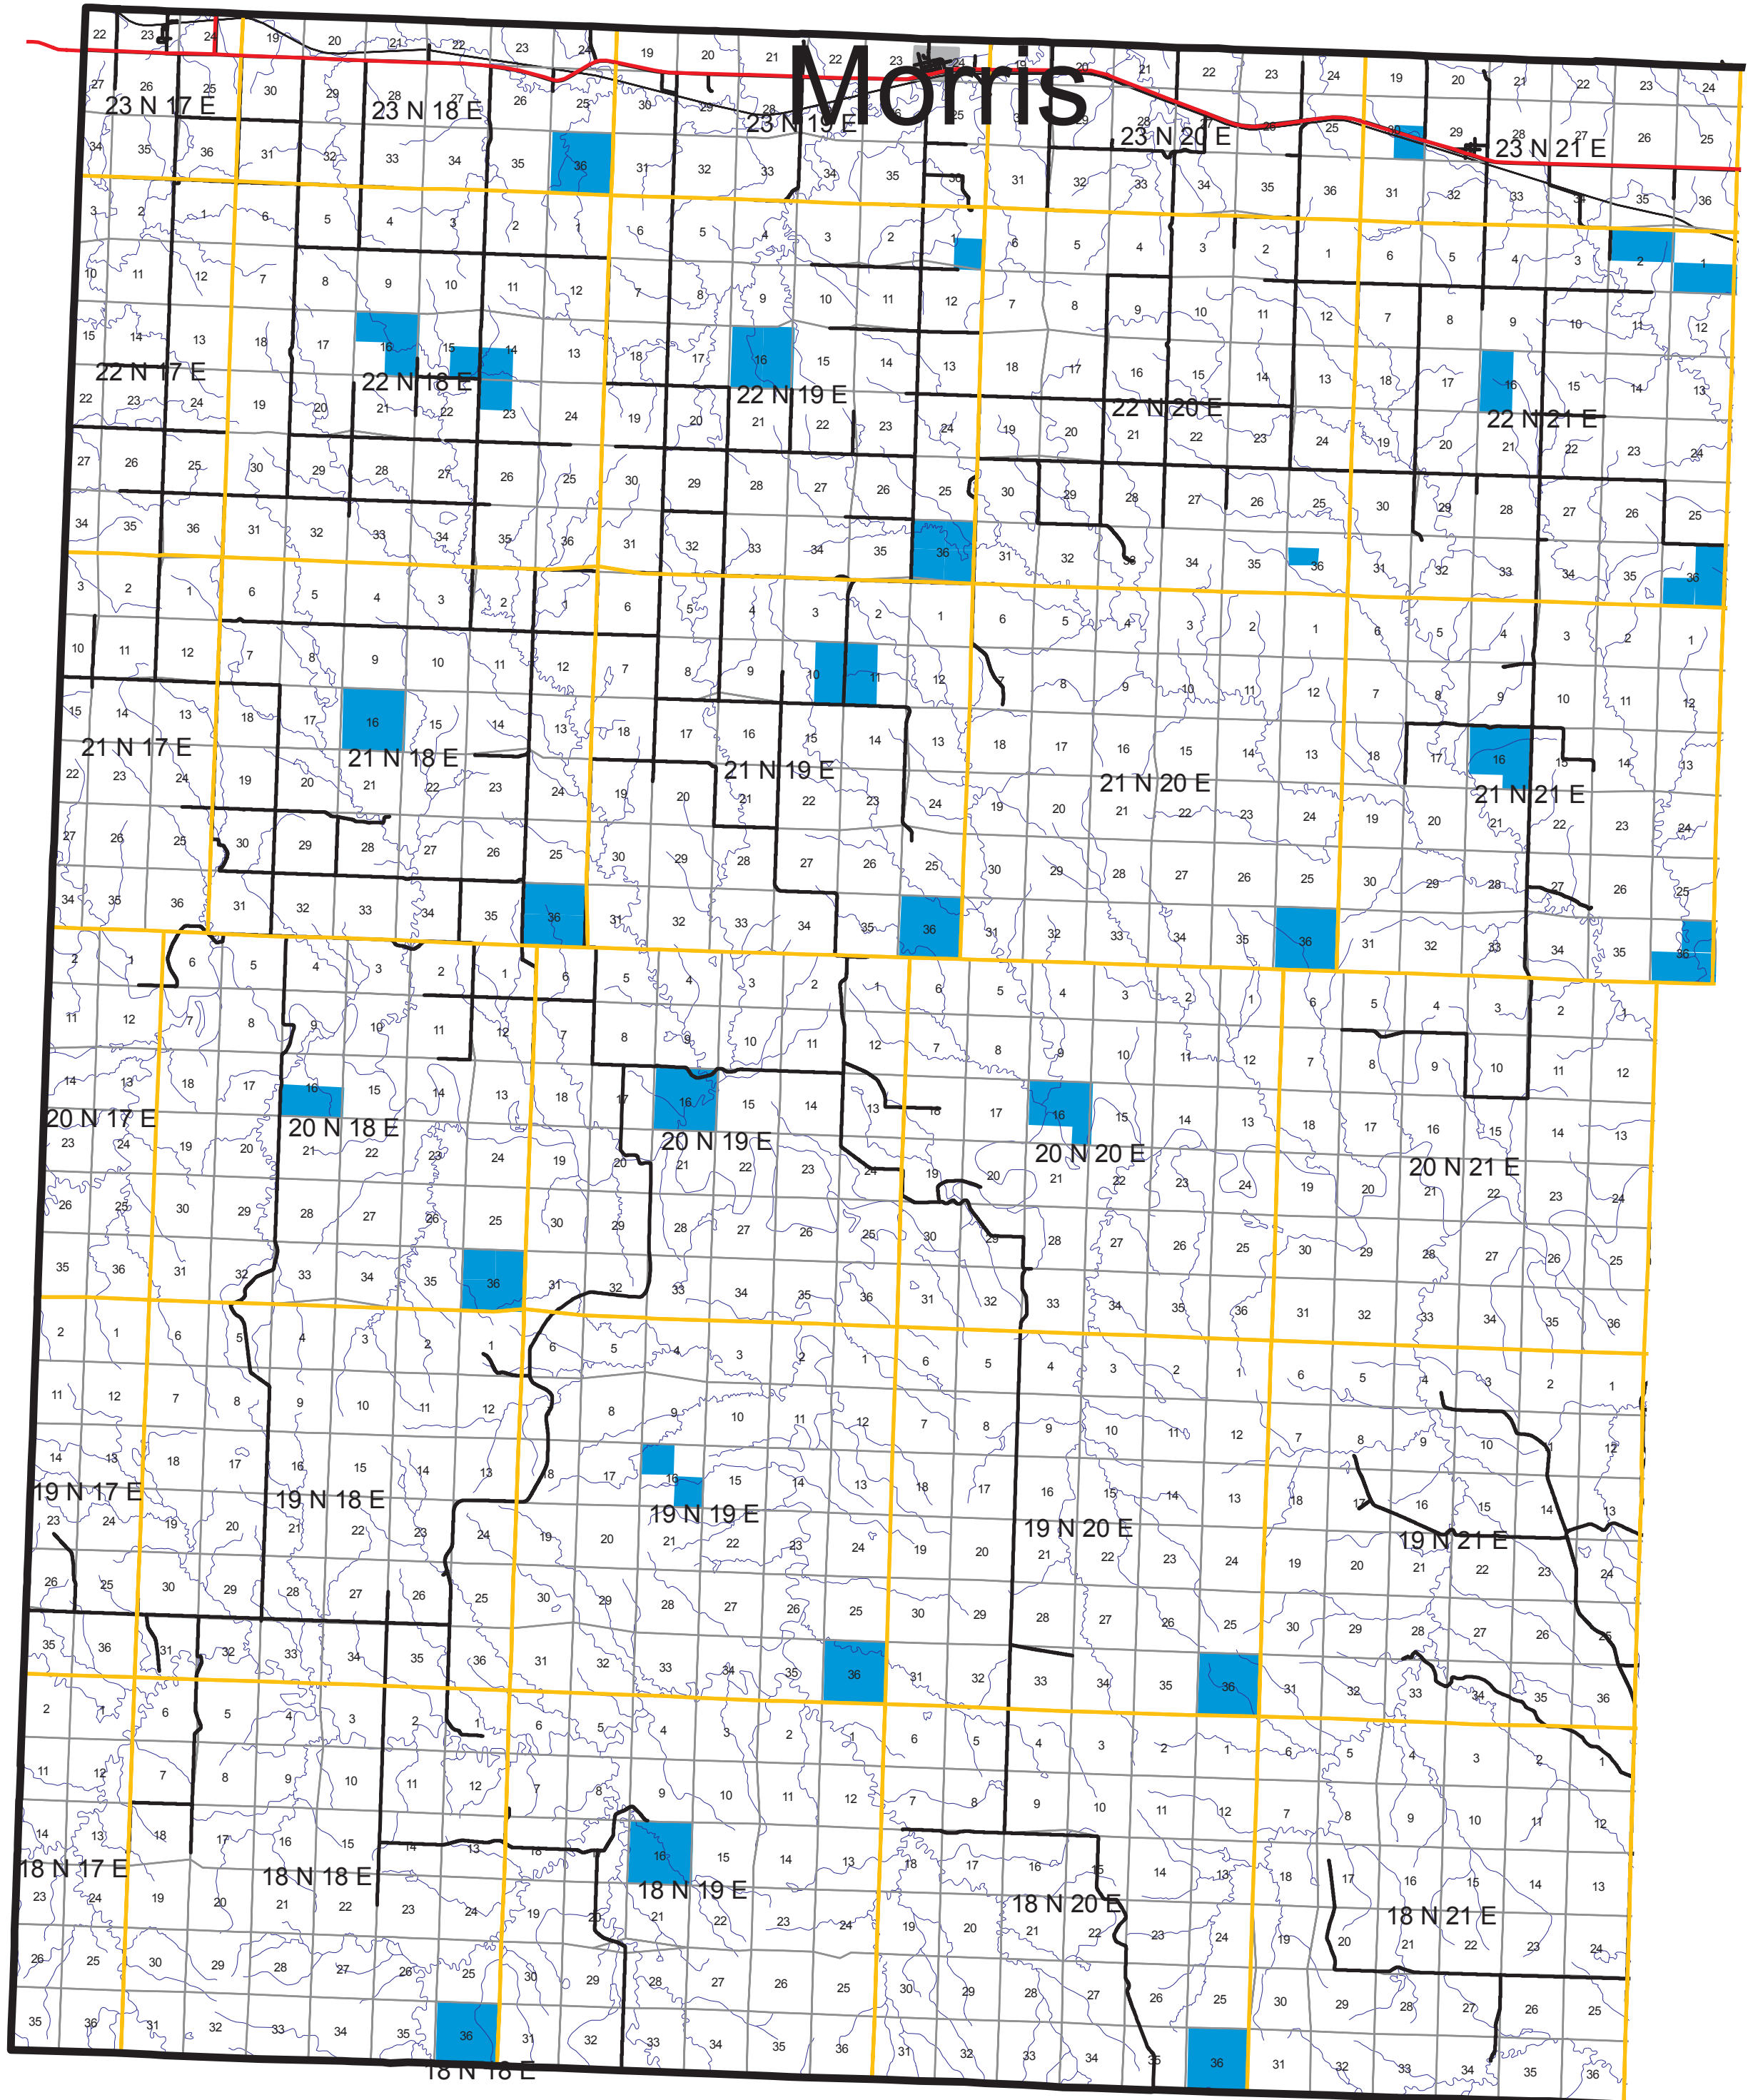

emmon

West Corson County

nerville

Legend

-  Boundary
-  Highways
-  Township/Range
-  DOT Roads
-  Sections
-  Railroads
-  Hydrology
-  Cities
-  School and Public Land